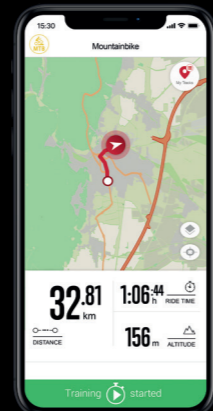

HIGHLIGHTS

Navigation

1.77" Color Display

E-Bike Ready

150+

Functions

Sensor support

Barometric Altitude

Smartphone connectivity

PRODUCT VIDEO

sigma.bike

SIGMA-ELEKTRO GmbH | Dr.-Julius-Leber-Str. 15 | 67433 Neustadt, Germany

SHARE WITH

and many more

WHITE
SENSOR SET

ROX 11.1 EVO

WHITE
SENSOR SET

CONTENTS

Art. Nr. 01035

TECHNICAL FEATURES

GPS + GLONASS + GALILEO

Barometric Altitude

Crash Detection

Full Color Display